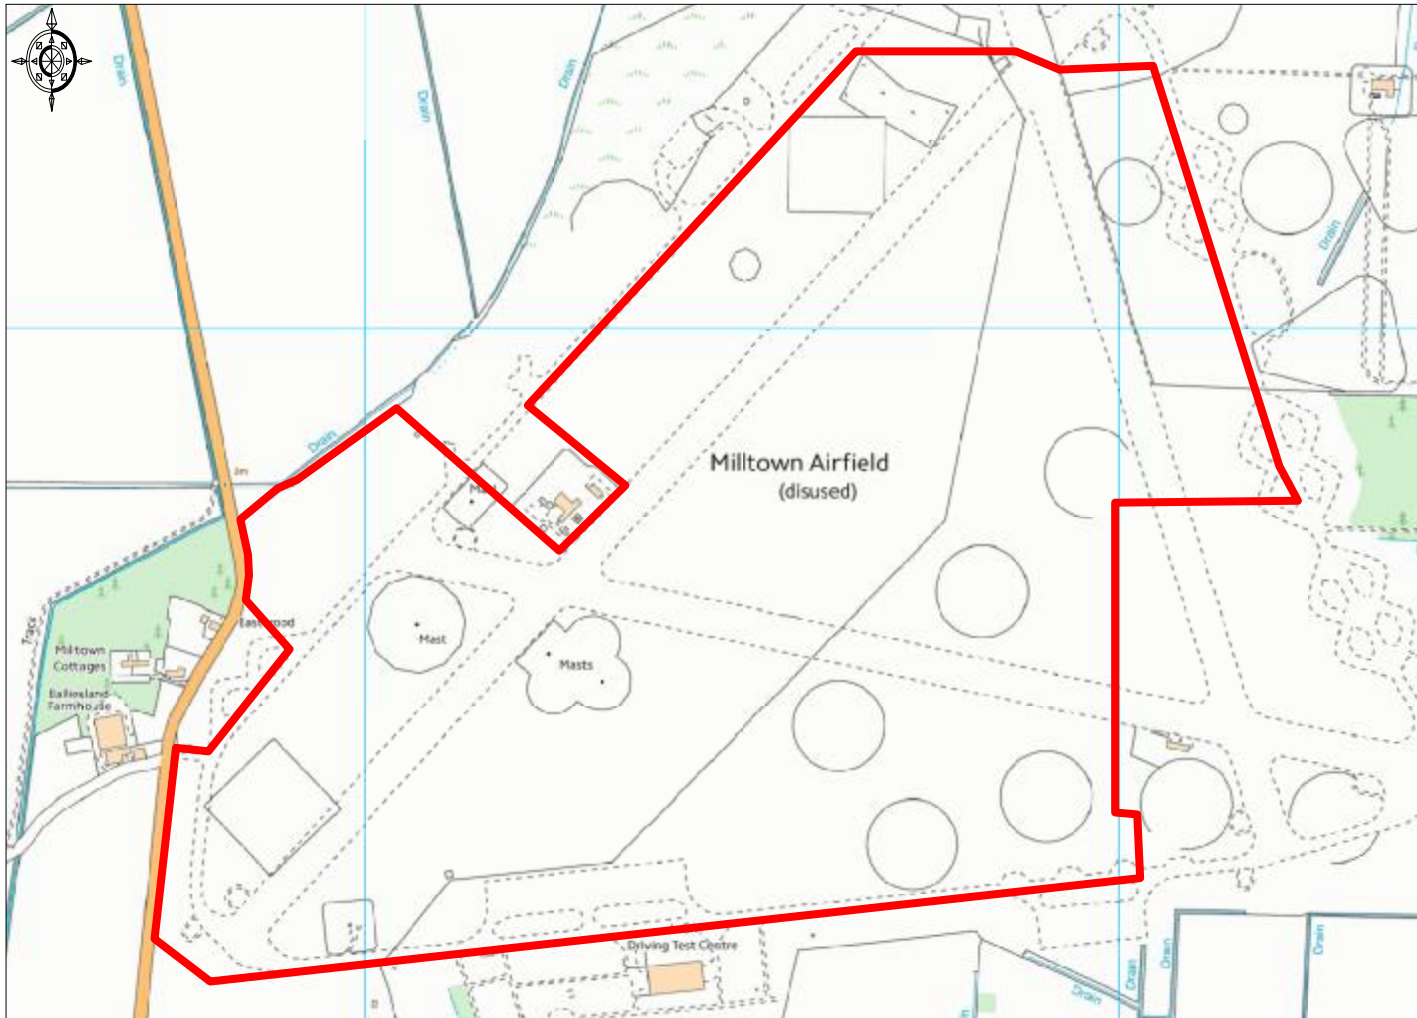

FORMER MILLTOWN AIRFIELD:GROUND MOUNTED SOLAR PV ARRAY. LOCATION PLAN

Ordnance Survey © Crown Copyright 2017. All rights reserved. Licence number 100022432. Plotted Scale - 1:10000